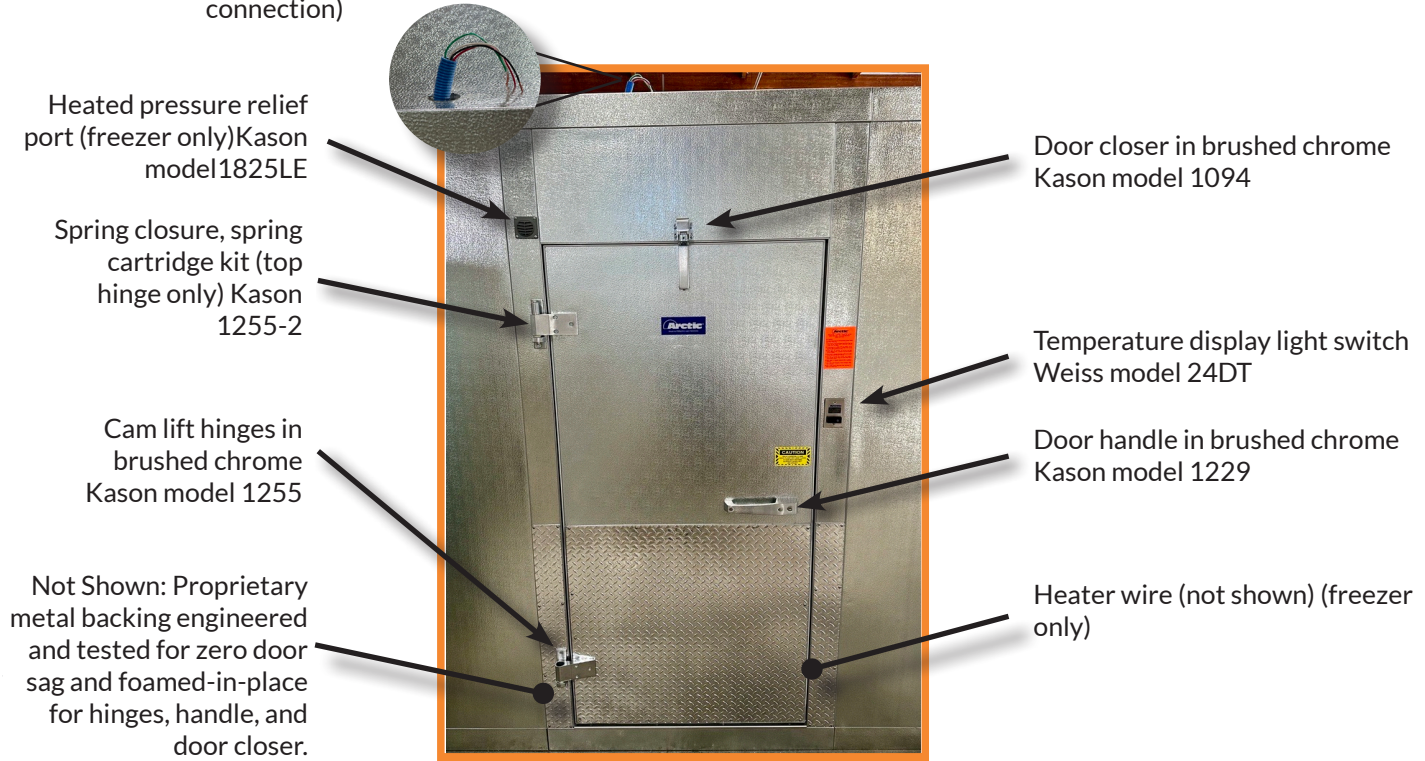

Standard Door Hardware

Walk-In Exterior View

Single-point electrical connection external to walk-in to eliminate internal conduit (Note: outdoor walk-ins have internal j-box electrical connection)

Walk-In Interior View